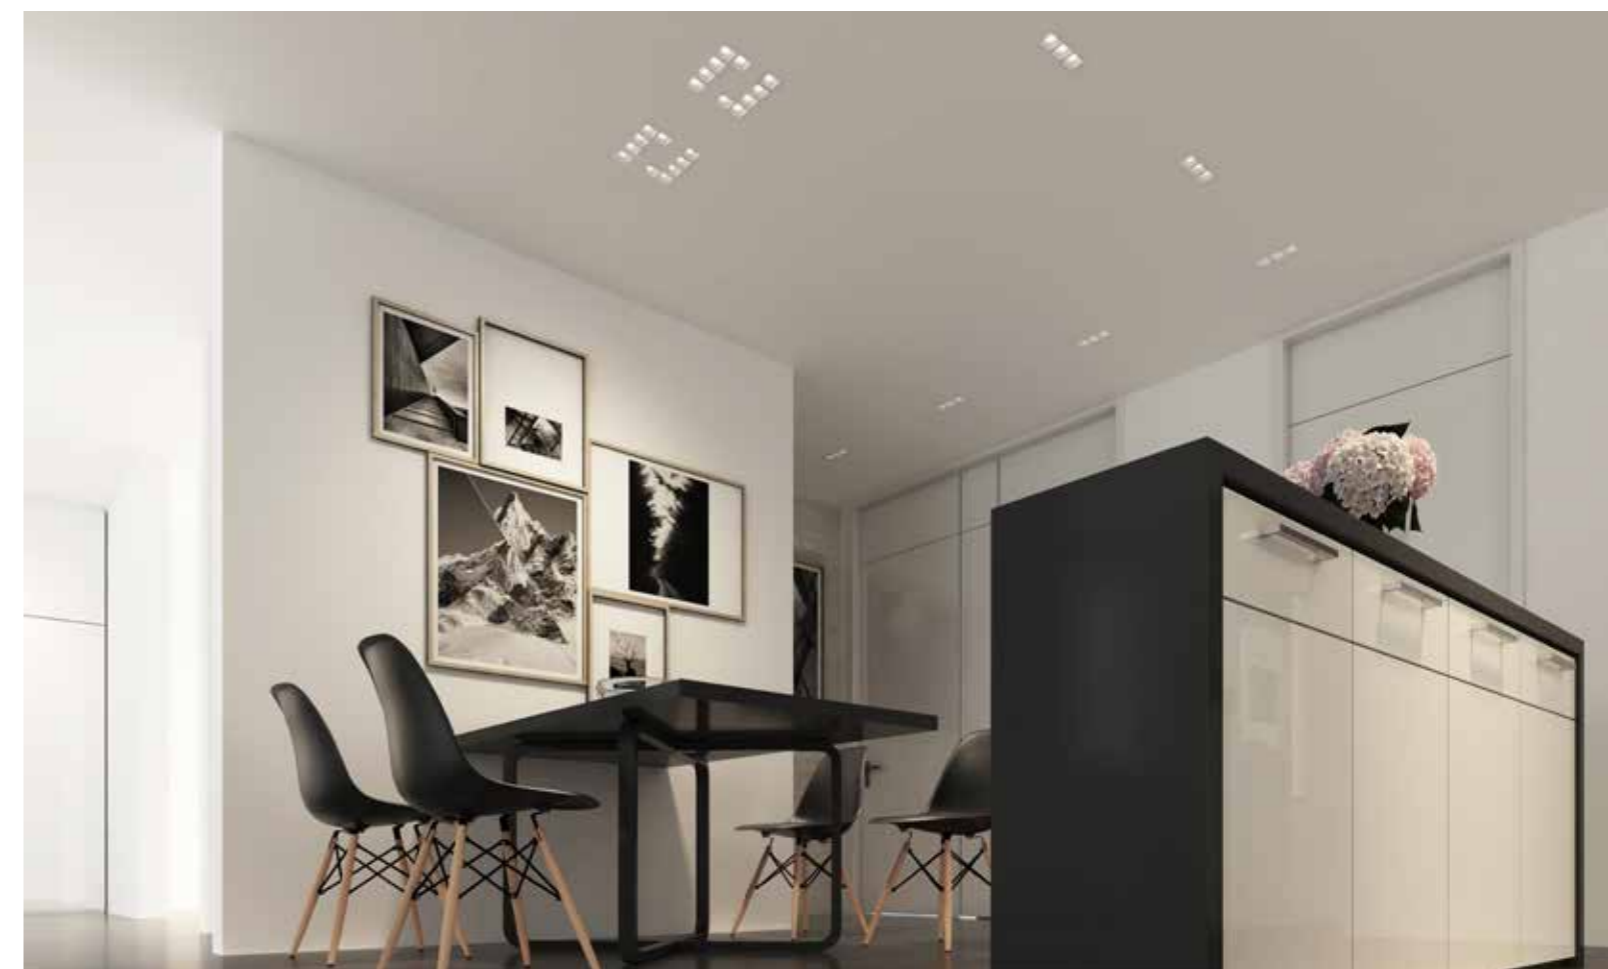

CUBE MINI

ID CODE: 49

A contemporary range of square downlights with **compact dimensions**, for both **recessed and surface installation**. CUBE MINI is offered in both singular form, or with an innovative jointing system that allows the designer freedom to connect fixtures together to create patterns of light to suit the architectural requirements of any project. The deep-set LED creates **excellent glare control** for **optimum visual comfort**.

Design
esse-ci

FEATURES

- Direct Emission
- UGR <19; <22
- IP 40

LED

- 3000K/4000K
- >90 lm/W
- CRI >90
- Eye safety: RG0/RG1
- Mac Adams 3
- L80/B10 >50.000h

CERTIFICATIONS

- CE
- A+
- 5 years warranty

ON REQUEST

- DALI - RDD code (verify the version)
- Bluetooth - BT code (verify the version)
- Emergency kit 1/3 hour EM/EM 3h code

Specifications Built-in driver.

Optic

- Primary PC frosted diffuser, UGR<19
- PG version with additional frosted PC coplanar screen, UGR<22

Body Body-diffuser made in die-cast aluminium with epoxy powder coating.

Colour

- White RAL 9003 matt - Code: B
- Black RAL 9005 matt - Code: C8

DOWNLIGHT

CUBE MINI

DOWNLIGHT