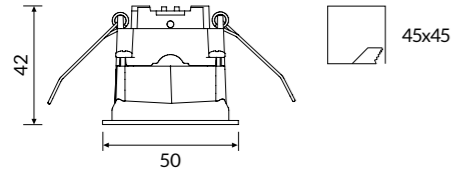

CUBE MINI RECESSED

OPTIC

Primary PC frosted diffuser, UGR<19.