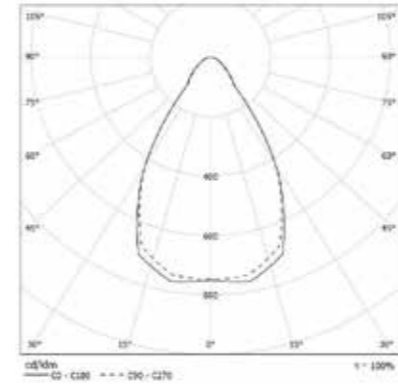

IP 40 A+

COLOUR TEMPERATURE

4000K

COD	💡	lm
49DR5L490	5W	459
49DR8L490	8W	729

3000K

COD	💡	lm
49DR5L390	5W	418
49DR8L390	8W	663