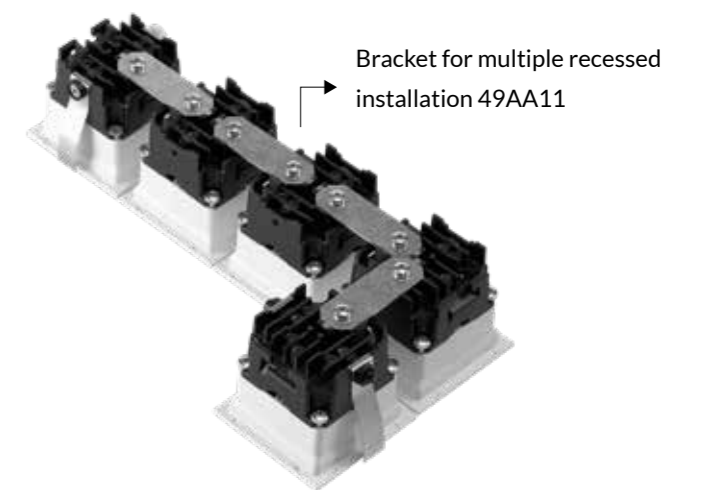

Accessories

49AAPG
Additional frosted PC coplanar screen, UGR<22.

49AA11
Bracket for multiple recessed installation.

Technical Note

MULTIPLE INSTALLATION

Bracket for multiple recessed installation 49AA11